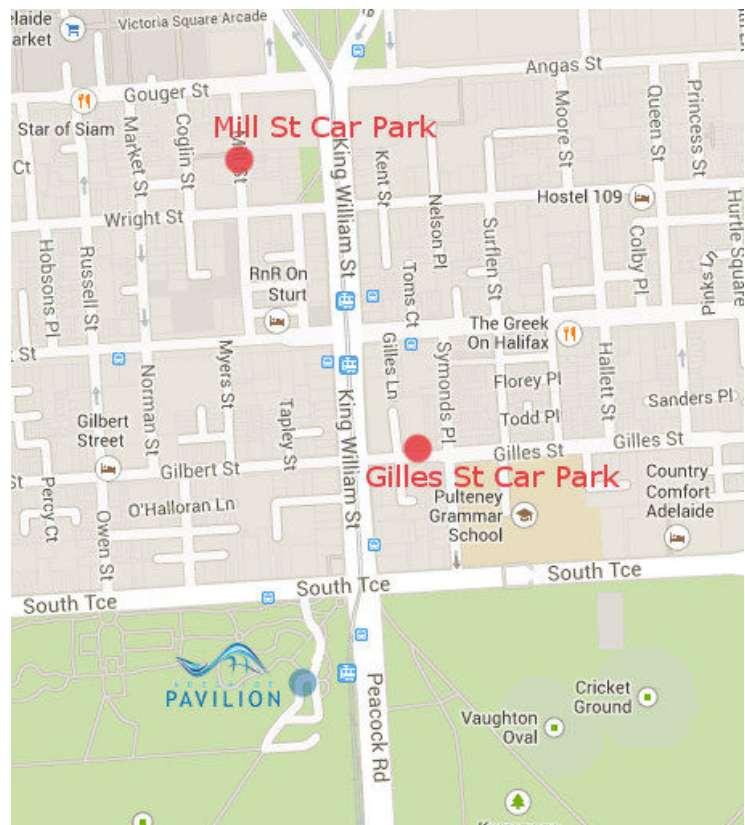

Adelaide Pavilion Parking Arrangements

Complimentary Parking on site

There is complimentary car parking on location with 80 parking bays. The parking is managed by the Adelaide City Council and parking is subject to availability. We will provide permits on the day, which guests can put on their dashboard. Permit allows the car to remain in the designated parking bay for the duration of the event.

Car Parks

Gilles Street Auto Park: 12-24 Gilles St, Adelaide SA 5000, t: (08) 8211 9806 Open Monday to Friday 6 am to 7 pm. Approximate walking distance from this car park to the Adelaide Pavilion is 5 minutes.

Mill St Car Park: 31 Mill Street, Adelaide, SA, 5000, t: (08) 8211 6733 Open Monday to Friday 6 am to 10 pm. Approximate walking distance from this car park to the Adelaide Pavilion is 9 minutes.

Alternately, you may want to consider reaching the Adelaide Pavilion by public transport:

Tram

The Adelaide Pavilion is adjacent to tram stop “South Terrace”, corner South Terrace and Peacock Road. Approximate walking distance from the tram stop to the Adelaide Pavilion is 1 minute.

Bus

The Adelaide Pavilion is serviced by bus route 200 (City to Marion Centre Interchange). Approximate walking distance from the bus stop (Stop K1 King William St - East side) to the Adelaide Pavilion is 2 minutes. For more information click here or visit <https://www.adelaidemetro.com.au/routes/200>